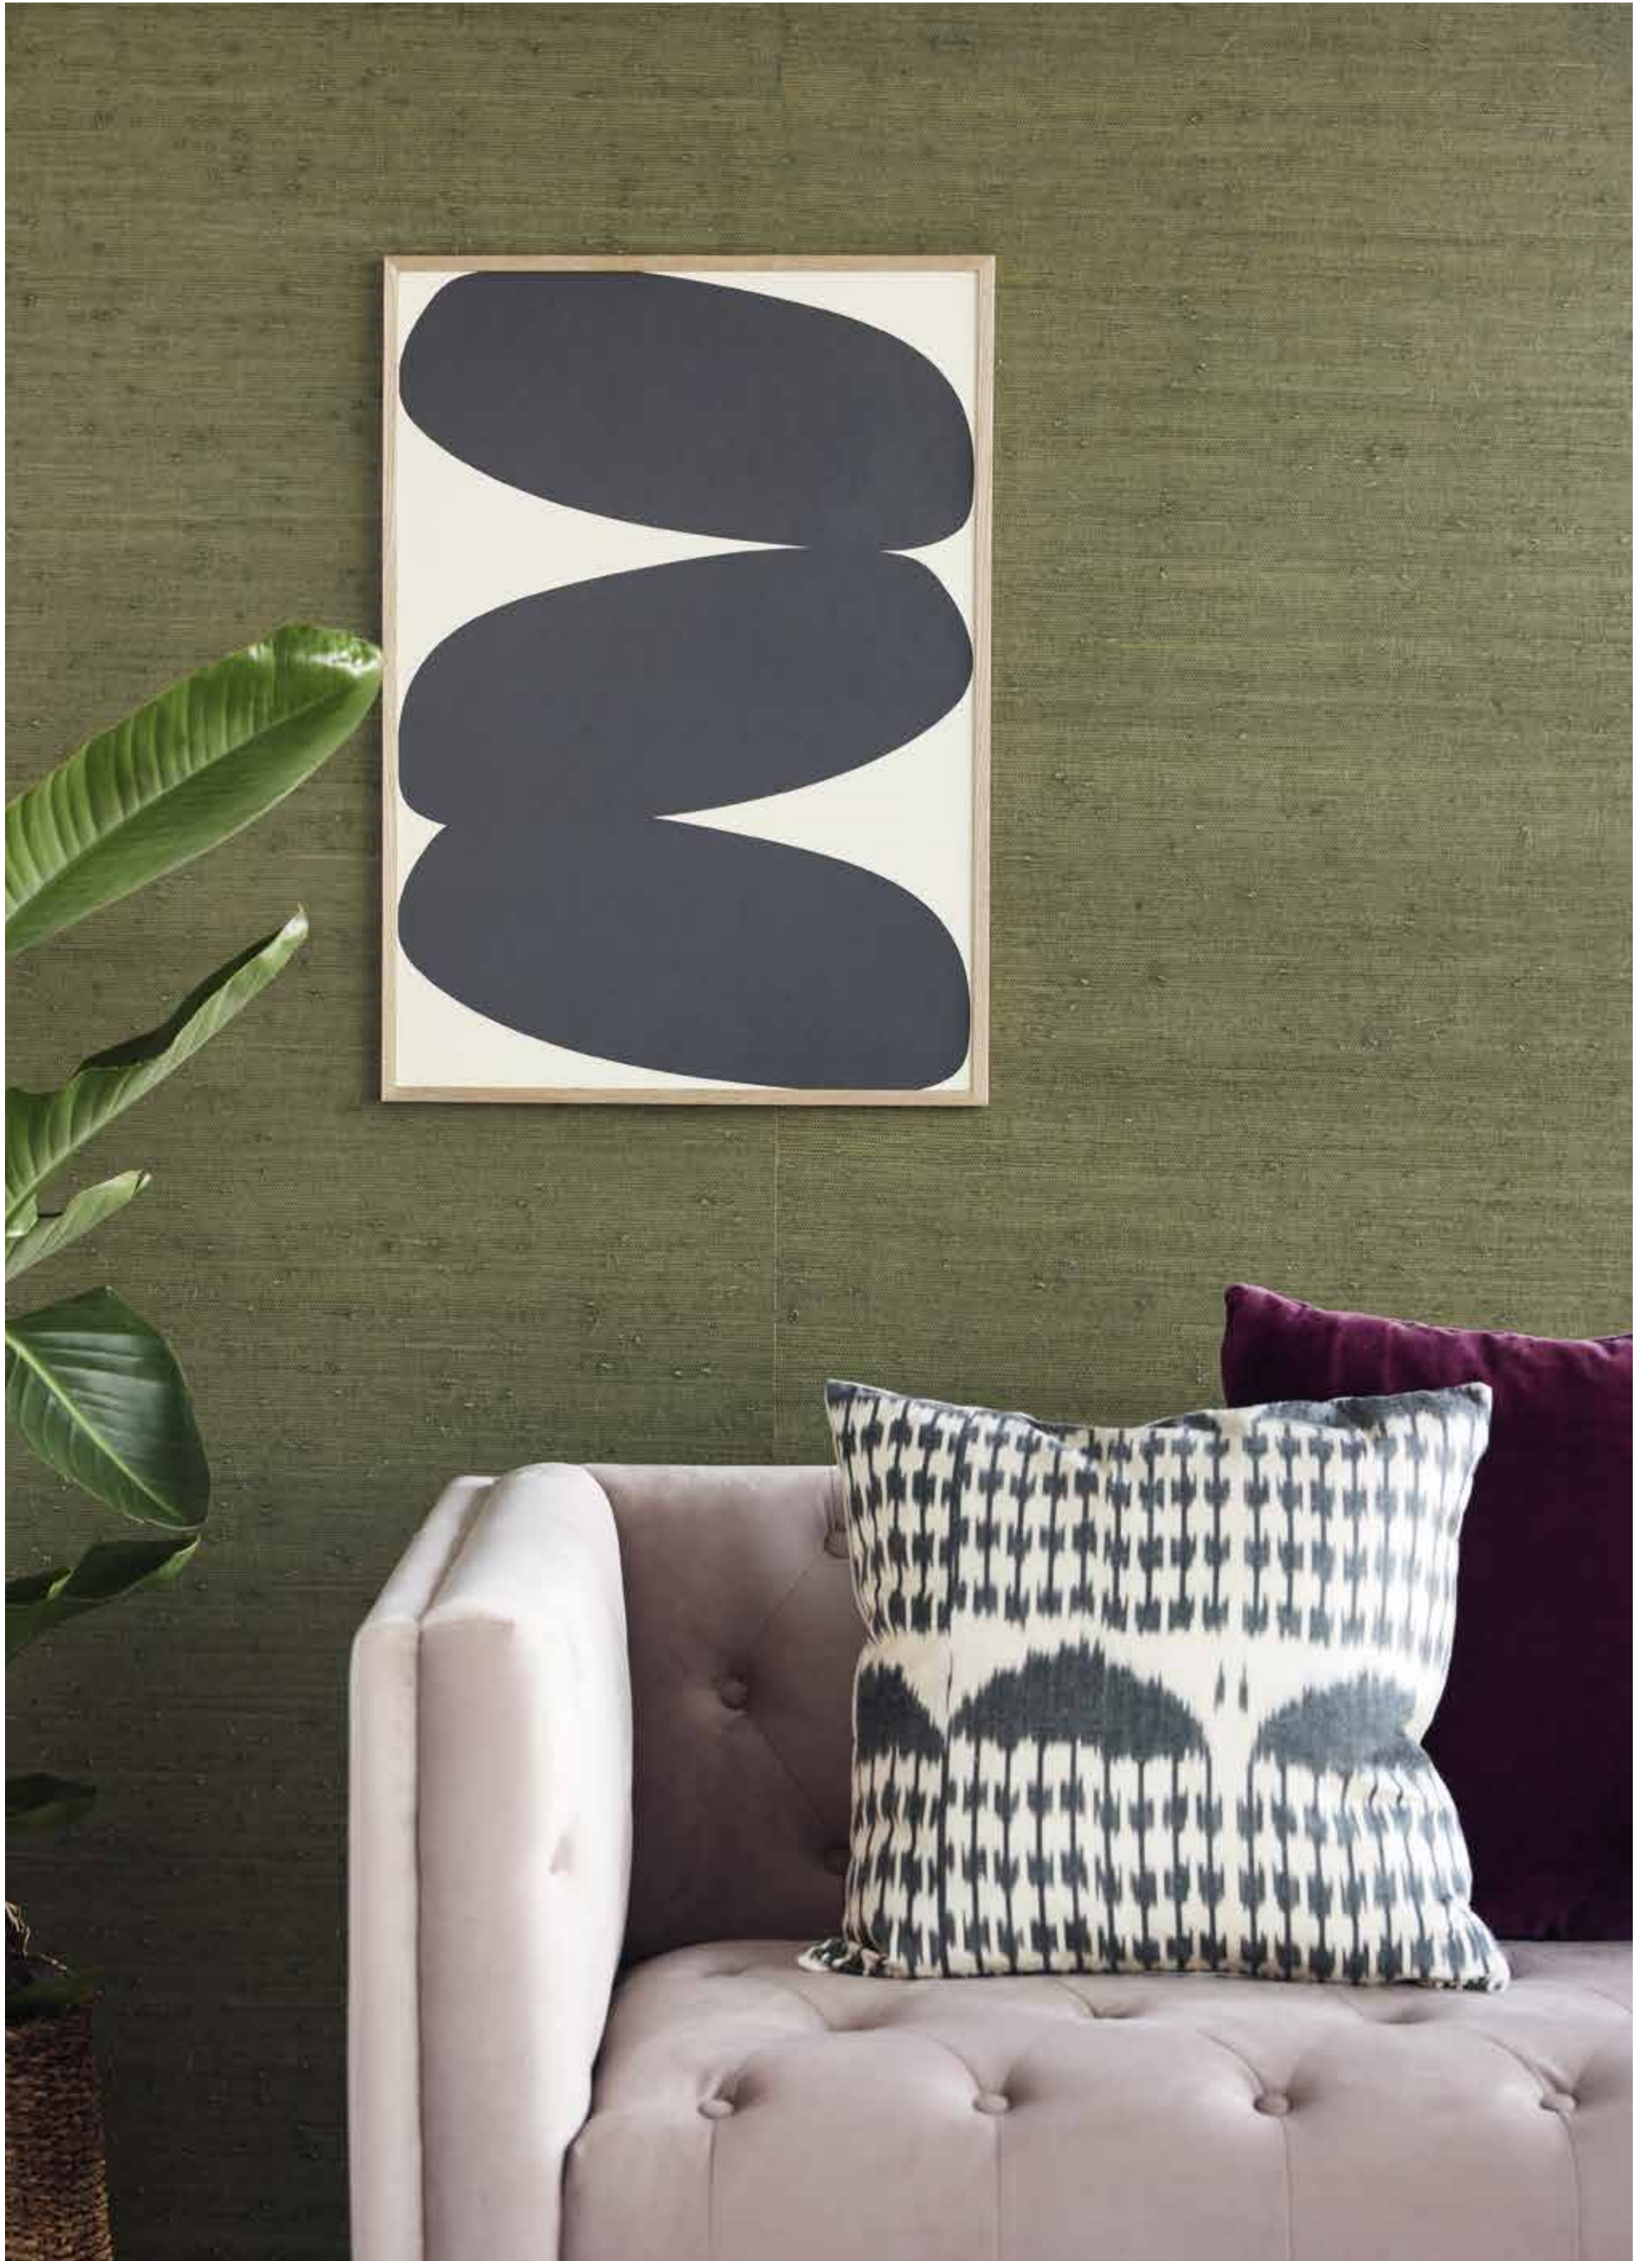

# NATURAL WALLCOVERINGS

Goodrich Global  
SINCE 1983

**'This wallcovering is produced and handmade in Asia. An array of natural fibres such as jute, hemp, sisal, reed, sea grass, bamboo, raffia and cork is used to create a wealth of textures.'**

# 'A WARM EARTHY FEEL'

# A palette of textures for vibrant walls.