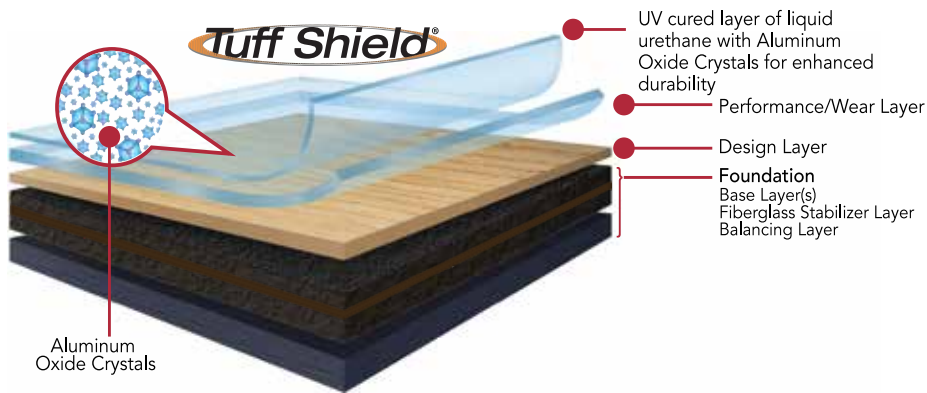

Signature Series

LUXURY VINYL TILES

INTRODUCTION

GEFF Vinyl Signature - the latest innovation product from Goodrich Global, luxurious vinyl plank with the click system. Strength, performance, luxury and style, all built into the floor, providing a floorcovering with lasting beauty at affordable prices.

If imitation is the sincerest form of flattery, then hardwood flooring planks have never been more complimented. Every plank is designed to bring the freshness of nature indoors, for a year round natural effect. Each plank is unique and aims to cater to every architectural design's needs.

PRODUCT SPECIFICATIONS

Coating	UV
Wear Warranty	10 year full commercial warranty
Utilization class	33 / 42
Slip resistance	DIN 51130 R10
Residual Indentation	EN433 P
Chemical Resistance	EN423 P
Wear Resistance	EN 660-2 Group T
Flammability	BS EN13501 Bfl-S1
Formaldehyde	E1

PHYSICAL PROPERTIES

Length	1220mm
Width	230mm
Thickness	5mm
Wear Layer	0.5mm
Edge	Micro Beveled Edge

PACKING

8 pc / box
2.245 sqm / box
22.2 kg / box
40 boxes / pallet
22 pallets / container