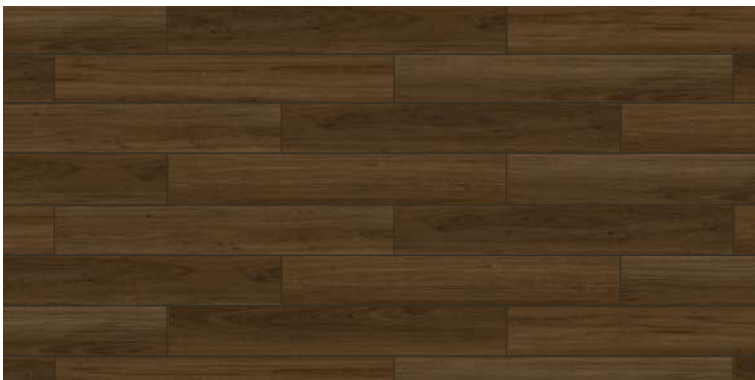

Item Name NOW-3066 Australian Wood
Size 180 x 1200 mm x 3T
Package (15pcs/Box) (3.24m²)