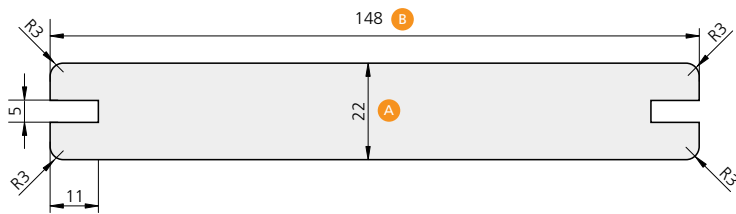

Typical ONEWOOD Decking Profile

Section – Typical ONEWOOD Decking Profile