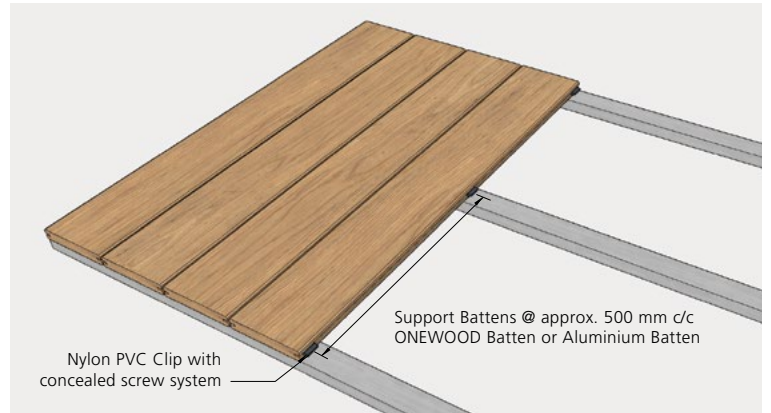

Typical ONEWOOD Decking System