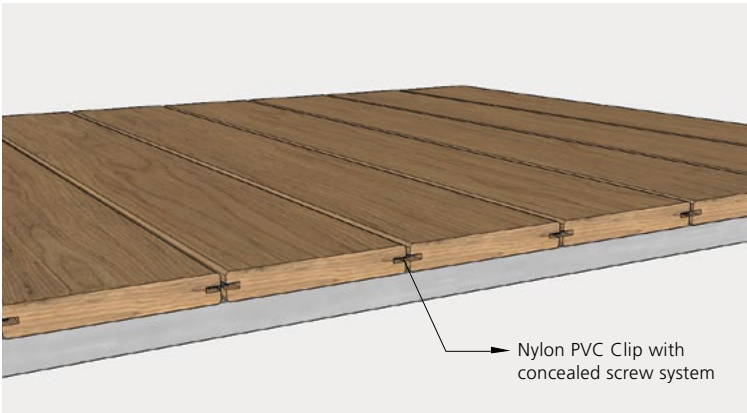

Typical ONEWOOD Decking System